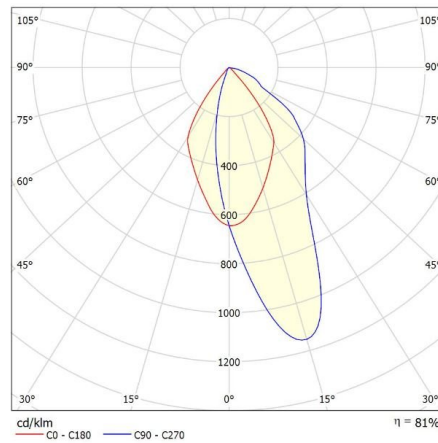

MESON ROUND 190 WALLWASHER REFIT

Meson round 190 wallwasher Refit is a high-quality LED recessed downlight with asymmetric light distribution. To ensure uniform lighting across the entire surface, the distance to the wall for wallwashers must not exceed 50-60 cm. The central unit can be rotated within the trim ring to adjust the spot direction. Refit versions are identical to the standard Meson versions. However, the trim ring is larger, not Ø190mm but Ø245mm.

- Provides uniform wall lighting
- The central unit can be rotated within the trim ring to adjust the spot direction
- Particularly suitable for retail lighting
- Low-glare lighting
- Wider trim ring: Ø245 mm

Downloads

[Photometrics Meson round 190 wallwasher Refit](#)

Categories: [Downlights and recessed spotlights](#)

PRODUCT IMAGES

Meson round 190 wallwasher Refit is a high-quality LED recessed downlight with asymmetric light distribution. To ensure uniform lighting across the entire surface, the distance to the wall for wallwashers must not exceed 50-60 cm. The central unit can be rotated within the trim ring to adjust the spot direction. Refit versions are identical to the standard Meson versions. However, the trim ring is larger, not Ø190mm but Ø245mm.