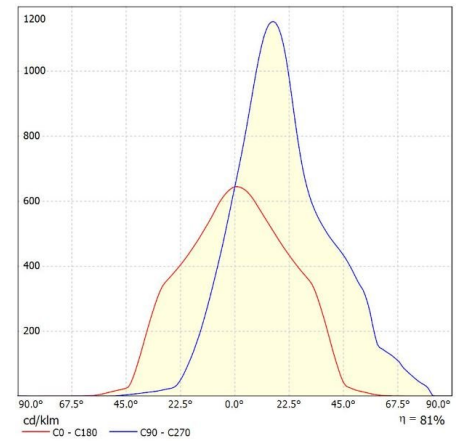

MESON ROUND 190 WALLWASHER REFIT

Meson round 190 wallwasher Refit is a high-quality LED recessed downlight with asymmetric light distribution. To ensure uniform lighting across the entire surface, the distance to the wall for wallwashers must not exceed 50-60 cm. The central unit can be rotated within the trim ring to adjust the spot direction. Refit versions are identical to the standard Meson versions. However, the trim ring is larger, not Ø190mm but Ø245mm.

- Provides uniform wall lighting
- The central unit can be rotated within the trim ring to adjust the spot direction
- Particularly suitable for retail lighting
- Low-glare lighting
- Wider trim ring: Ø245 mm

Downloads

[Photometrics Meson round 190 wallwasher Refit](#)

Categories: [Downlights and recessed spotlights](#)

PRODUCT IMAGES

Meson round 190 wallwasher Refit is a high-quality LED recessed downlight with asymmetric light distribution. To ensure uniform lighting across the entire surface, the distance to the wall for wallwashers must not exceed 50-60 cm. The central unit can be rotated within the trim ring to adjust the spot direction. Refit versions are identical to the standard Meson versions. However, the trim ring is larger, not Ø190mm but Ø245mm.