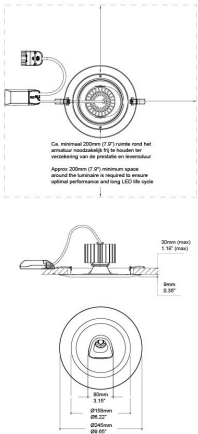

MESON ROUND 190 WALLWASHER REFIT

Meson round 190 wallwasher Refit is a high-quality LED recessed downlight with asymmetric light distribution. To ensure uniform lighting across the entire surface, the distance to the wall for wallwashers must not exceed 50-60 cm. The central unit can be rotated within the trim ring to adjust the spot direction. Refit versions are identical to the standard Meson versions. However, the trim ring is larger, not Ø190mm but Ø245mm.

- Provides uniform wall lighting
- The central unit can be rotated within the trim ring to adjust the spot direction
- Particularly suitable for retail lighting

- Low-glare lighting
- Wider trim ring: Ø245 mm

Downloads

[Photometrics Meson round 190 wallwasher Refit](#)

Categories: [Downlights and recessed spotlights](#)

PRODUCT IMAGES

Meson round 190 wallwasher Refit is a high-quality LED recessed downlight with asymmetric light distribution. To ensure uniform lighting across the entire surface, the distance to the wall for wallwashers must not exceed 50-60 cm. The central unit can be rotated within the trim ring to adjust the spot direction. Refit versions are identical to the standard Meson versions. However, the trim ring is larger, not Ø190mm but Ø245mm.