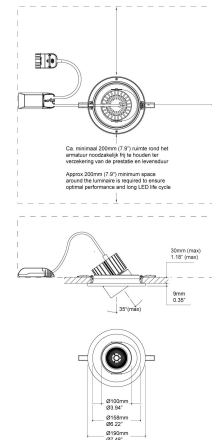

MESON ROUND DIRECTABLE REFIT

Meson round directable Refit is an LED recessed spotlight with a powerful LED. The Refit version features a wider trim to cover larger existing ceiling openings. The directable spot unit can be easily adjusted up to 35°. The spot unit is equipped with a Jordan Alunova® reflector with spherical facets, available in 24° or 40° beam.

- Spot adjustable up to 35° vertically and in all directions
- Equipped with a Jordan Alunova® reflector with spherical facets, available in 24° or 40° beam.
- Includes oversized Ø245mm refit trim to cover existing ceiling openings (Ø185 - Ø230mm)
- Wire-spring mounting allows for easy installation in suspended ceilings.

Downloads

[Photometrics Meson round directable refit](#)

Categories: [Downlights and recessed spotlights](#)

PRODUCT IMAGES

Meson round directable Refit is an LED recessed spotlight with a powerful LED. The Refit version features a wider trim to cover larger existing ceiling openings. The directable spot unit can be easily adjusted up to 35°. The spot unit is equipped with a Jordan Alunova® reflector with spherical facets, available in 24° or 40° beam.