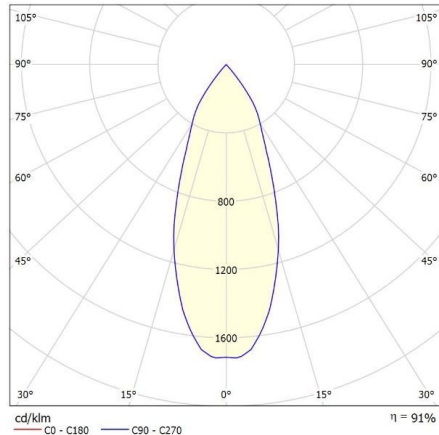

MESON ROUND DIRECTABLE REFIT

Meson round directable Refit is an LED recessed spotlight with a powerful LED. The Refit version features a wider trim to cover larger existing ceiling openings. The directable spot unit can be easily adjusted up to 35°. The spot unit is equipped with a Jordan Alunova® reflector with spherical facets, available in 24° or 40° beam.

- Spot adjustable up to 35° vertically and in all directions
- Equipped with a Jordan Alunova® reflector with spherical facets, available in 24° or 40° beam.
- Includes oversized Ø245mm refit trim to cover existing ceiling openings (Ø185 - Ø230mm)
- Wire-spring mounting allows for easy installation in suspended ceilings.

Downloads

[Photometrics Meson round directable refit](#)

Categories: [Downlights and recessed spotlights](#)

PRODUCT IMAGES

Meson round directable Refit is an LED recessed spotlight with a powerful LED. The Refit version features a wider trim to cover larger existing ceiling openings. The directable spot unit can be easily adjusted up to 35°. The spot unit is equipped with a Jordan Alunova® reflector with spherical facets, available in 24° or 40° beam.