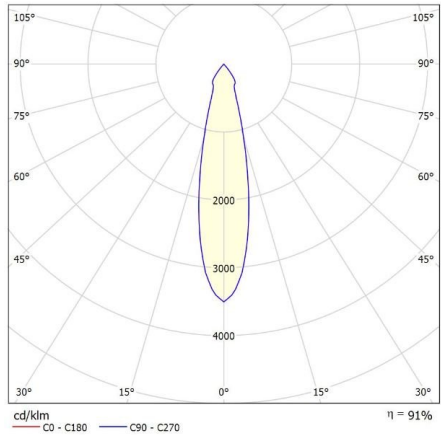

MESON ROUND DIRECTABLE REFIT

Meson round directable Refit is an LED recessed spotlight with a powerful LED. The Refit version features a wider trim to cover larger existing ceiling openings. The directable spot unit can be easily adjusted up to 35°. The spot unit is equipped with a Jordan Alunova® reflector with spherical facets, available in 24° or 40° beam.

- Spot adjustable up to 35° vertically and in all directions
- Equipped with a Jordan Alunova® reflector with spherical facets, available in 24° or 40° beam.
- Includes oversized Ø245mm refit trim to cover existing ceiling openings (Ø185 - Ø230mm)
- Wire-spring mounting allows for easy installation in suspended ceilings.

Downloads

[Photometrics Meson round directable refit](#)

Categories: [Downlights and recessed spotlights](#)

PRODUCT IMAGES

Meson round directable Refit is an LED recessed spotlight with a powerful LED. The Refit version features a wider trim to cover larger existing ceiling openings. The directable spot unit can be easily adjusted up to 35°. The spot unit is equipped with a Jordan Alunova® reflector with spherical facets, available in 24° or 40° beam.