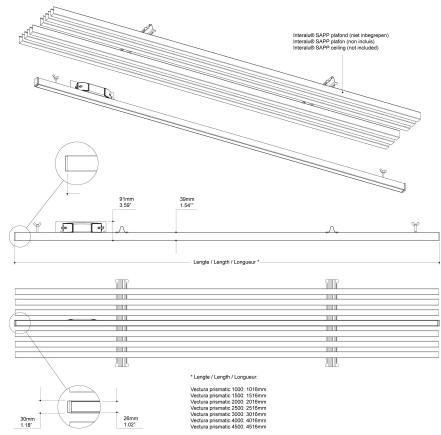

- Profile size corresponds to the SAPP® ceiling structure
- Full integration with an architectural appearance
- Length 1000 mm, 1500 mm, 2000 mm, 2500 mm, 3000 mm, 3500 mm, 4000 mm and 4500 mm standard
- Microprismatic glare protection (UGR < 19) versions available

### Downloads

[Photometrics Vectura SAPP Prismatic](#)

**Categories:** [Climate ceiling fixtures](#), [Baffle luminaires](#)

PRODUCT IMAGES

**f-waardering volgens UGR**

p Plafond	70				50				30				
	70	30	50	30	70	30	50	30	70	30	50	30	
p Muren													
p Voer													
Ruimteafmeting X	Y	Perspectief dwars						Perspectief langs					
		t.o.v. lampenrij						t.o.v. lampenrij					
2H	2H	17.5	18.5	17.8	18.7	18.9	19.0	20.0	19.3	20.2	20.4		
	3H	17.5	18.4	17.8	18.7	18.9	19.1	20.0	19.4	20.2	20.4		
	4H	17.5	18.3	17.8	18.6	18.9	19.1	19.9	19.4	20.1	20.4		
	6H	17.5	18.2	17.8	18.5	18.8	19.0	19.8	19.3	20.0	20.3		
4H	2H	17.4	18.1	17.8	18.4	18.8	19.0	19.7	19.3	20.0	20.3		
	3H	17.4	18.1	17.8	18.4	18.7	18.9	19.6	19.3	19.9	20.2		
	4H	17.6	18.4	17.9	18.7	18.9	19.0	19.8	19.3	20.1	20.3		
	6H	17.7	18.3	18.0	18.7	19.0	19.1	19.8	19.4	20.1	20.4		
8H	2H	17.6	18.1	18.0	18.6	18.9	19.1	19.7	19.4	20.0	20.3		
	3H	17.6	18.0	18.0	18.5	18.9	19.0	19.5	19.4	19.9	20.3		
	4H	17.6	18.0	18.0	18.4	18.8	19.0	19.5	19.4	19.8	20.2		
	6H	17.6	18.0	18.0	18.4	18.8	19.0	19.4	19.4	19.8	20.2		
12H	2H	17.5	17.8	18.0	18.3	18.8	18.9	19.2	19.4	19.7	20.1		
	3H	17.5	17.8	18.0	18.3	18.7	18.9	19.2	19.4	19.6	20.1		
	4H	17.6	18.0	18.0	18.4	18.8	18.9	19.4	19.4	19.8	20.2		
	6H	17.5	17.8	18.0	18.3	18.7	18.9	19.2	19.4	19.7	20.1		

- Profile size corresponds to the SAPP® ceiling structure
- Full integration with an architectural appearance
- Length 1000 mm, 1500 mm, 2000 mm, 2500 mm, 3000 mm, 3500 mm, 4000 mm and 4500 mm standard
- Microprismatic glare protection (UGR< 19) versions available