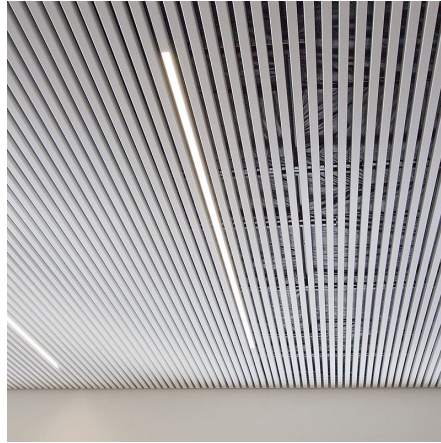

## VECTURA SAPP PRISMATIC

Vectura SAPP prismatic is a luminaire for integration into the [Interalu SAPP® climate ceiling](#). The design of this luminaire makes it easy to integrate without modifications to the ceiling or its structure.

### Downloads

[Photometrics Vectura SAPP Prismatic](#)

**Categories:** [Climate ceiling fixtures](#), [Baffle luminaires](#)

PRODUCT IMAGES

**f-waardering volgens UGR**

p Plafond	70				50				30				
	70	30	50	30	70	30	50	30	70	30	50	30	
p Muren													
p Voer													
Ruimteafmeting X	Y	Perspectief dwars						Perspectief langs					
		t.o.v. lampenrij						t.o.v. lampenrij					
2H	2H	17.5	18.5	17.8	18.7	18.9	19.0	20.0	19.3	20.2	20.4		
	3H	17.5	18.4	17.8	18.7	18.9	19.1	20.0	19.4	20.2	20.4		
	4H	17.5	18.3	17.8	18.6	18.9	19.1	19.9	19.4	20.1	20.4		
	6H	17.5	18.2	17.8	18.5	18.8	19.0	19.8	19.3	20.0	20.3		
4H	2H	17.4	18.1	17.8	18.4	18.8	19.0	19.7	19.3	20.0	20.3		
	3H	17.4	18.1	17.8	18.4	18.7	18.9	19.6	19.3	19.9	20.2		
	4H	17.6	18.4	17.9	18.7	18.9	19.0	19.8	19.3	20.1	20.3		
	6H	17.7	18.3	18.0	18.7	19.0	19.1	19.8	19.4	20.1	20.4		
8H	2H	17.6	18.1	18.0	18.6	18.9	19.1	19.7	19.4	20.0	20.3		
	3H	17.6	18.0	18.0	18.5	18.9	19.0	19.5	19.4	19.9	20.3		
	4H	17.6	18.0	18.0	18.4	18.8	19.0	19.5	19.4	19.8	20.2		
	6H	17.6	18.0	18.0	18.4	18.8	19.0	19.4	19.4	19.8	20.2		
12H	2H	17.5	17.8	18.0	18.3	18.8	18.9	19.2	19.4	19.7	20.1		
	3H	17.5	17.8	18.0	18.3	18.7	18.9	19.2	19.4	19.6	20.1		
	4H	17.6	18.0	18.0	18.4	18.8	18.9	19.4	19.4	19.8	20.2		
	6H	17.5	17.8	18.0	18.3	18.7	18.9	19.2	19.4	19.7	20.1		

Geconcentreerde verblindingindicatie in relatie tot 2482lm Totale lichtstroom

Vectura SAPP prismatic is a luminaire for integration into the [Interalu SAPP® climate ceiling](#). The design of this luminaire makes it easy to integrate without modifications to the ceiling or its structure.