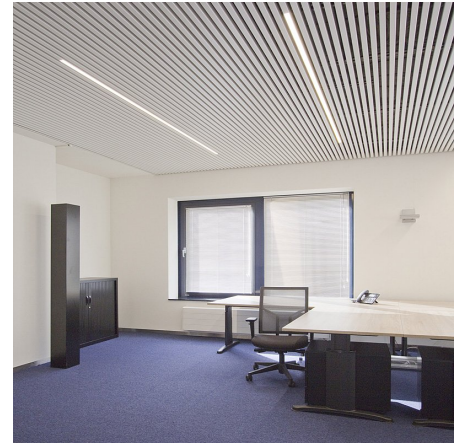

PRODUCT IMAGES

f-waardering volgens UGR

p Plafond	70				50				30				
	70	30	50	30	70	30	50	30	70	30	50	30	
p Muren													
p Voer													
Ruimteafmeting X	Y	Perspectief dwars						Perspectief langs					
		t.o.v. lampenrij						t.o.v. lampenrij					
2H	2H	17.5	18.5	17.8	18.7	18.9	19.0	20.0	19.3	20.2	20.4		
	3H	17.5	18.4	17.8	18.7	18.9	19.1	20.0	19.4	20.2	20.4		
	4H	17.5	18.3	17.8	18.6	18.9	19.1	19.9	19.4	20.1	20.4		
	6H	17.5	18.2	17.8	18.5	18.8	19.0	19.8	19.3	20.0	20.3		
4H	2H	17.4	18.1	17.8	18.4	18.8	19.0	19.7	19.3	20.0	20.3		
	3H	17.4	18.1	17.8	18.4	18.7	18.9	19.6	19.3	19.9	20.2		
	4H	17.6	18.4	17.9	18.7	18.9	19.0	19.8	19.3	20.1	20.3		
	6H	17.7	18.3	18.0	18.7	19.0	19.1	19.8	19.4	20.1	20.4		
8H	2H	17.6	18.1	18.0	18.6	18.9	19.1	19.7	19.4	20.0	20.3		
	3H	17.6	18.0	18.0	18.5	18.9	19.0	19.5	19.4	19.9	20.3		
	4H	17.6	18.0	18.0	18.4	18.8	19.0	19.5	19.4	19.8	20.2		
	6H	17.6	18.0	18.0	18.4	18.8	19.0	19.4	19.4	19.8	20.2		
12H	2H	17.5	17.8	18.0	18.3	18.8	18.9	19.2	19.4	19.7	20.1		
	3H	17.5	17.8	18.0	18.3	18.7	18.9	19.2	19.4	19.6	20.1		
	4H	17.6	18.0	18.0	18.4	18.8	18.9	19.4	19.4	19.8	20.2		
	6H	17.5	17.8	18.0	18.3	18.7	18.9	19.2	19.4	19.7	20.1		

Variatie op waarnemerspositie voor lampenstanden 5

S = 1.0H	+0.8 / -1.1	+0.4 / -1.0
S = 1.5H	+1.7 / -4.5	+2.1 / -4.6
S = 2.0H	+3.1 / -6.5	+3.8 / -6.6

Standardeenheden BK01 BK01

Correctie-optimal -0.3 1.2

Geconcentreerde verblindingindicatie in relatie tot 2482lm Totale lichtstroom