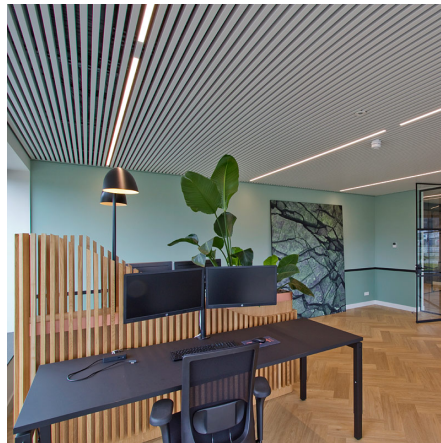

PRODUCT IMAGES

f-waardering volgens UGR

p Plafond	70				50				30				
	70	30	50	30	70	30	50	30	70	30	50	30	
p Muren													
p Voer													
Ruimteafmeting X	Y	Perspectief dwars						Perspectief langs					
		t.o.v. lampenrij						t.o.v. lampenrij					
2H	2H	17.5	18.5	17.8	18.7	18.9	19.0	20.0	19.3	20.2	20.4		
	3H	17.5	18.4	17.8	18.7	18.9	19.1	20.0	19.4	20.2	20.4		
	4H	17.5	18.3	17.8	18.6	18.9	19.1	19.9	19.4	20.1	20.4		
	6H	17.5	18.2	17.8	18.5	18.8	19.0	19.8	19.3	20.0	20.3		
4H	2H	17.4	18.1	17.8	18.4	18.8	19.0	19.7	19.3	20.0	20.3		
	3H	17.4	18.1	17.8	18.4	18.7	18.9	19.6	19.3	19.9	20.2		
	4H	17.6	18.4	17.9	18.7	18.9	19.0	19.8	19.3	20.1	20.3		
	6H	17.7	18.3	18.0	18.7	19.0	19.1	19.8	19.4	20.1	20.4		
8H	2H	17.6	18.1	18.0	18.6	18.9	19.1	19.7	19.4	20.0	20.3		
	3H	17.6	18.0	18.0	18.5	18.9	19.0	19.5	19.4	19.9	20.3		
	4H	17.6	18.0	18.0	18.4	18.8	19.0	19.5	19.4	19.8	20.2		
	6H	17.6	18.0	18.0	18.4	18.8	19.0	19.4	19.4	19.8	20.2		
12H	2H	17.5	17.8	18.0	18.3	18.8	18.9	19.2	19.4	19.7	20.1		
	3H	17.5	17.8	18.0	18.3	18.7	18.9	19.2	19.4	19.6	20.1		
	4H	17.6	18.0	18.0	18.4	18.8	18.9	19.4	19.4	19.8	20.2		
	6H	17.5	17.8	18.0	18.3	18.7	18.9	19.2	19.4	19.7	20.1		

Variatie op waarnemerspositie voor lampenstanden 5

S = 1.0H	+0.8 / -1.1	+0.4 / -1.0
S = 1.5H	+1.7 / -4.5	+2.1 / -4.6
S = 2.0H	+3.1 / -6.5	+3.8 / -6.6

Standardeenheden BK01 BK01

Correctie-optimal -0.3 1.2

Geconcentreerde verblindingindicatie in relatie tot 2482lm Totale lichtstroom